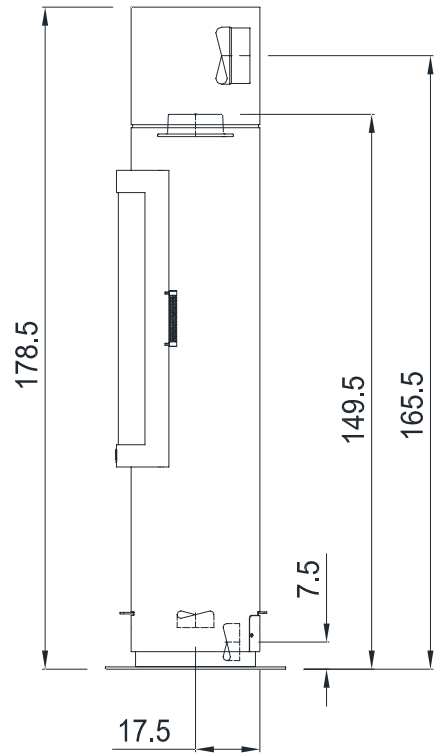

# DIJON L

**wood or pellet  
without electricity**

**Technical specifications of the round & vertical stove:**

measurements (cm)	width	height	depth
stove	35	178,5	35
combustion chamber	26	68	30
fire glass	33	68	
fire door	39	80	
<b>flue pipe connection Ø 15 to → or ↑</b>			
height to mid pipe rear socket			165,5
height to pipe socket above			149,5
<b>outside air connection Ø 10 to → or ↓</b>			
height to mid connection horizontal			7,5
depth to mid connection vertical			17,5
<b>total weight</b>	<b>chamotte bricks</b>	<b>heat accumulator</b>	
179 kg	17,5 kg	39 kg	
<b>data for</b>	<b>pellet box</b>	<b>wood</b>	
nominal heat output	7,0 kW	8,5 kW	
output range	7 - 5 kW	8,5 - 6 kW	
efficiency	85%	81%	
heating capability*	35 - 100 m³	70 - 210 m³	
amount of fuel	2,2 kg	2,7 kg / h	
fire duration	up to 1,2 - 2 h	up to 0,8 - 1,6 h	
heat release	up to 6 h	up to 6 h	
flue gas flow volume	9,40 g/s	10,95 g/s	
exhaust °C (nozzle)	220 °C	265 °C	
min/max feed press.	12 / 15 Pa	12 / 15 Pa	
CO (13%/O2) [mg/m³]	594	1072	
CO (13%/O2) [%]	0,048	0,086	
dust (13%/O2) [mg/m³]	17	38	
NOx (13%/O2) [mg/m³]	98	125	
CxHy (13%/O2) [mg/m³]	14	78	
wall distance, rear	37 cm	37 cm	
at 4 cm Promat-Iso.	18 cm	18 cm	
wall distance, side	37 cm	37 cm	
at 4 cm Promat-Iso.	18 cm	18 cm	
distance to the front	80 cm	80 cm	

All emission values at 100 cm length of flue tube.

\* depending on stove location in the living area, room isolation, height of the room and amount of fuel

Subject to alterations; errors including printer's errors.