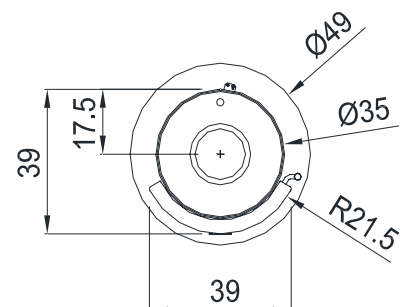

# DIJON L

**wood or pellet  
without electricity**

**Technical specifications of the round & vertical stove:**

measurements (cm)	width	height	depth
stove	35	178,5	35
combustion chamber	26	68	30
fire glass	33	68	
fire door	39	80	
<b>flue pipe connection Ø 15 to → or ↑</b>			
height to mid pipe rear socket			165,5
height to pipe socket above			149,5
<b>outside air connection Ø 10 to → or ↓</b>			
height to mid connection horizontal			7,5
depth to mid connection vertical			17,5
<b>total weight</b>	<b>chamotte bricks</b>	<b>heat accumulator</b>	
179 kg	17,5 kg	39 kg	
<b>data for</b>	<b>pellet box</b>	<b>wood</b>	
nominal heat output	7,0 kW	8,5 kW	
output range	7 - 5 kW	8,5 - 6 kW	
efficiency	85%	81%	
heating capability*	35 - 100 m³	70 - 210 m³	
amount of fuel	2,2 kg	2,7 kg / h	
fire duration	up to 1,2 - 2 h	up to 0,8 - 1,6 h	
heat release	up to 6 h	up to 6 h	
flue gas flow volume	9,40 g/s	10,95 g/s	
exhaust °C (nozzle)	220 °C	265 °C	
min/max feed press.	12 / 15 Pa	12 / 15 Pa	
CO (13%/O2) [mg/m³]	594	1072	
CO (13%/O2) [%]	0,048	0,086	
dust (13%/O2) [mg/m³]	17	38	
NOx (13%/O2) [mg/m³]	98	125	
CxHy (13%/O2) [mg/m³]	14	78	
wall distance, rear	37 cm	37 cm	
at 4 cm Promat-Iso.	18 cm	18 cm	
wall distance, side	37 cm	37 cm	
at 4 cm Promat-Iso.	18 cm	18 cm	
distance to the front	80 cm	80 cm	

All emission values at 100 cm length of flue tube.

\* depending on stove location in the living area, room isolation, height of the room and amount of fuel

Subject to alterations; errors including printer's errors.