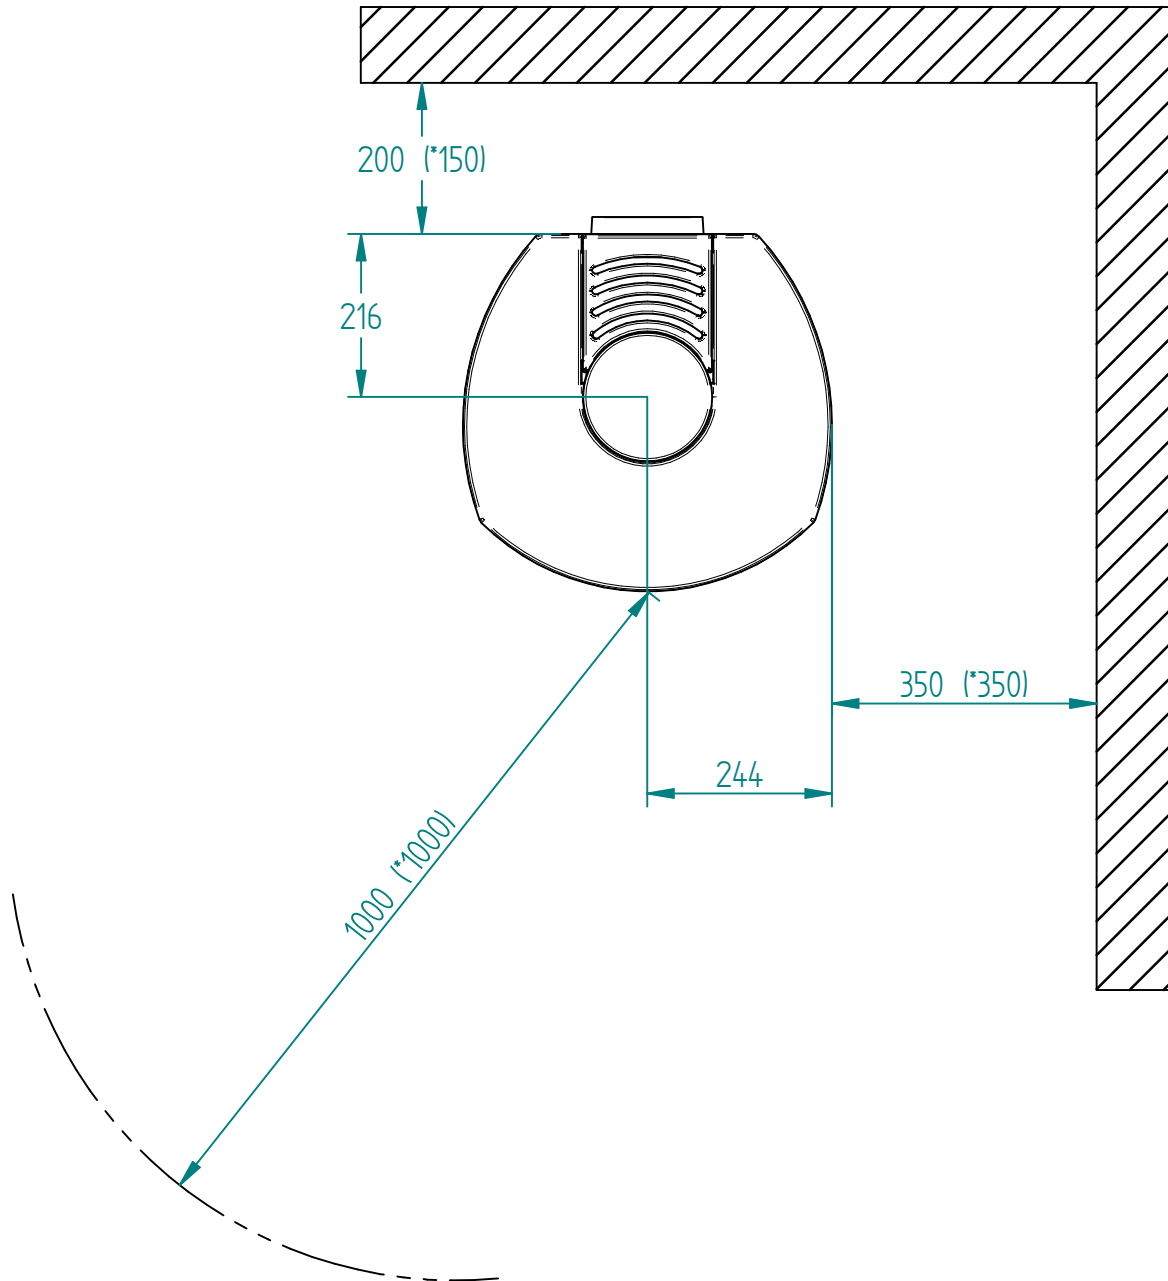

Model:

Cosmo

Sheet/Sheets: 1 / 2

Date: 03/09-2021

* The number given in parentheses shows the distance to combustible when titled with insulated flue